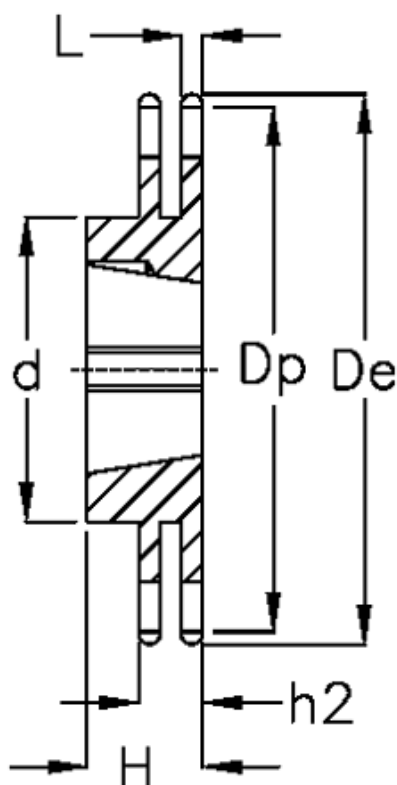

Article number: 616032005024

Description: Taperbored sprocket 08 B-2 Z=24 duplex
for bushing 1610

Measures

C = 1.3

d = 84

De = 101.8

Dp = 97.29

For bush = 1610

For chain size = 1/2" x 5/16"

For chain type = 08 B-2

H = 25

h2 = 21

Material = Stål

Number of teeth = 24